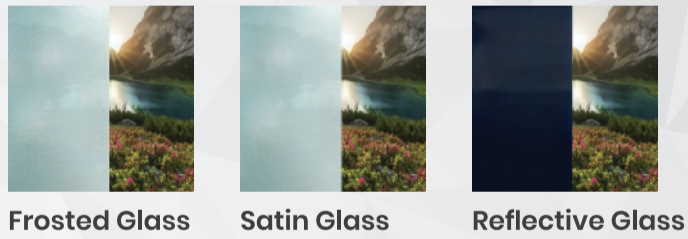

Side Panels

Glazing Options

Frosted Glass Satin Glass Reflective Glass

*Standart glass is frosted glass.
**Production time may be longer for glass other than frosted glass.

Composition Options

XPS MDF + XPS + MDF XPS + MDF + XPS

*Standart dimensions are 20 mm and 24 mm.
**Panel thickness available up to 44 mm.

Colour Options

WHITE RAL 9016 ANTHRACITE GOLDEN OAK BLACK WALNUT WHITE RAL 9016

PANADUR®

PVC Sandwich Panel & Decorative Door Panels