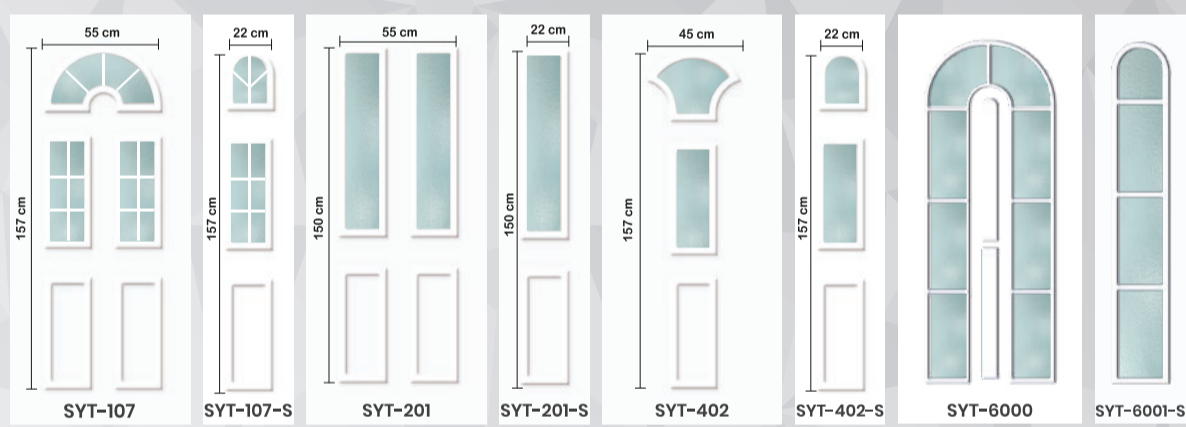

Side Panels

Glazing Options

Frosted Glass Satin Glass Reflective Glass

*Standart glass is frosted glass.
**Production time may be longer for glass other than frosted glass.

Composition Options

XPS MDF + XPS + MDF XPS + MDF + XPS

*Standart dimensions are 20 mm and 24 mm.
**Panel thickness available up to 44 mm.

Colour Options

WHITE RAL 9016 ANTHRACITE GOLDEN OAK BLACK WALNUT WHITE RAL 9016

PANADUR®

PVC Sandwich Panel & Decorative Door Panels

THERMO DOOR COLLECTION

NEW COLLECTION

Dimension: 870x2050x20/24 mm, UV-protected PVC sheet, 10 YEARS GUARANTEE

info@soytasgroup.com +90 212 858 22 22
www.soytasgroup.com · www.panadur.com

www.panadur.com